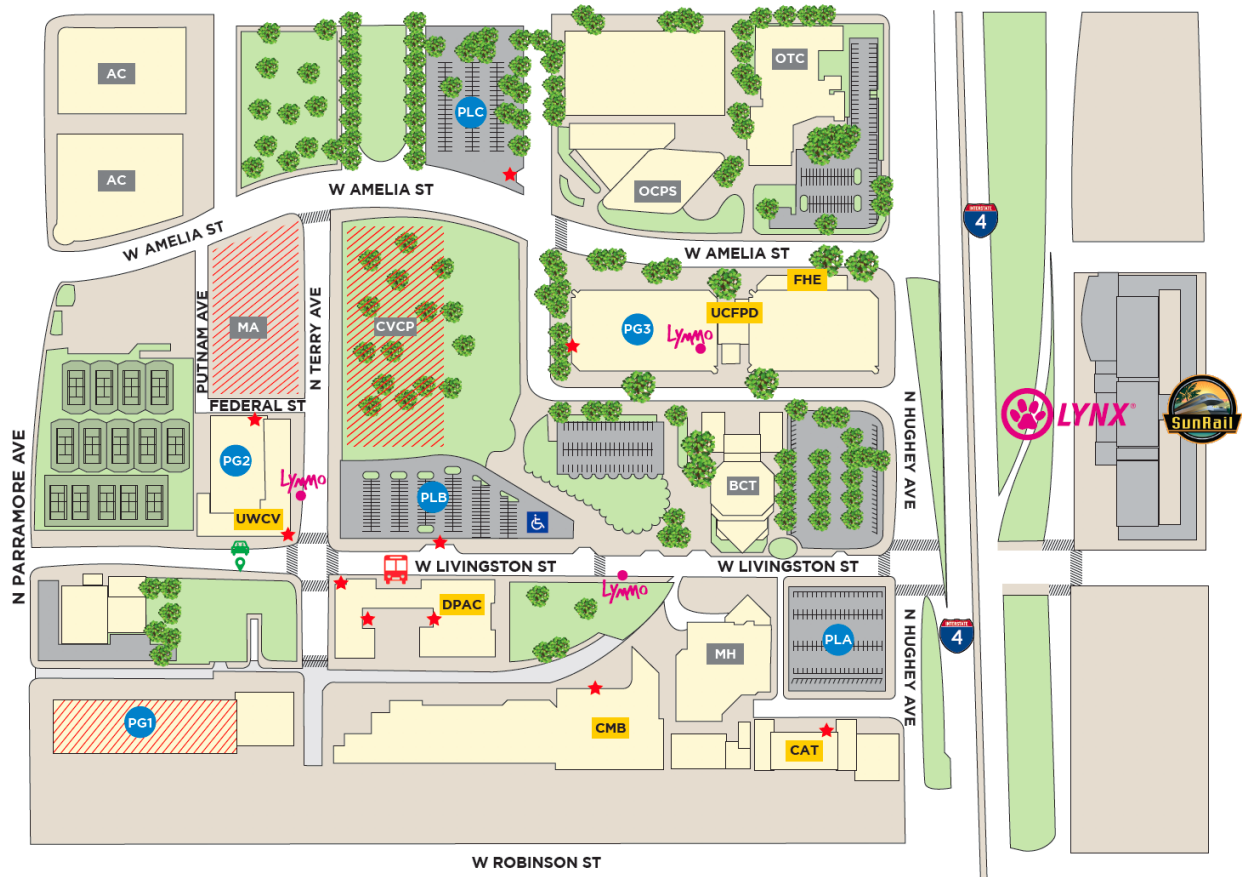

-  Pedestrian Only
-  Crosswalks
-  Lynmo Stops
-  Under Construction
-  UCF Shuttle Pick up & Drop off
-  Building Entrance
-  Rideshare

UCF DOWNTOWN
VALENCIA COLLEGE
CAMPUS MAP

CAMPUS BUILDINGS

CAT	Center for Accelerated Training
CMB	Communication and Media Building
DPAC	Dr. Phillips Academic Commons
FHE	Flying Horse Editions
UCFPD	UCF Police Department
UWCV	UnionWest at Creative Village

PARKING

PG1	Parramore Parking Garage <i>Opening in fall 2019</i>
PG2	UnionWest Parking Garage
PG3	Amelia I Parking Garage
PLA	Livingston Parking Lot A
PLB	Livingston Parking Lot B
PLC	Concord Parking Lot

CREATIVE VILLAGE

AC	Amelia Court Apartments
BCT	Bob Carr Theater
CVCP	Creative Village Central Park <i>Opening in 2020</i>
MH	Marriott Hotel
MA	Parcel M Apartments <i>Opening in 2020</i>
OCPS	Orange County Public Schools
OTC	Orange Technical College